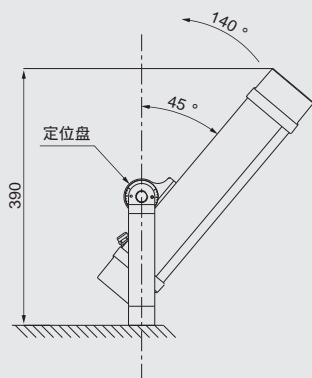

## Ordering reference

| Ordering Reference | Light Source | Rated wattage (W) | Light output (lm) | Dimension (mm)     | Net Weight (Kg) | Average Service Life (h) |
|--------------------|--------------|-------------------|-------------------|--------------------|-----------------|--------------------------|
| ZY8102S-L60        | LED          | 60                | 8,194             | 322(L) × 363 × 150 | 5.2             | 100,000                  |
| ZY8102S-L80        | LED          | 80                | 9,737             | 322(L) × 363 × 150 | 5.2             | 100,000                  |
| ZY8102S-L100       | LED          | 100               | 10,785            | 322(L) × 363 × 150 | 5.2             | 100,000                  |
| ZY8102S-L120       | LED          | 120               | 14,605            | 417(L) × 363 × 150 | 6.2             | 100,000                  |
| ZY8102S-L150       | LED          | 150               | 16,178            | 417(L) × 363 × 150 | 6.2             | 100,000                  |
| ZY8102S-L180       | LED          | 180               | 20,193            | 512(L) × 363 × 150 | 7.2             | 100,000                  |
| ZY8102S-L200       | LED          | 200               | 21,571            | 512(L) × 363 × 150 | 7.2             | 100,000                  |

## Drawing of dimension (Dimensions in mm)

Mounting Holes

Seat-mounted

Seat-mounted

Sidewall-mounted

EQUIPAMENTOS  
Iluminando o seu mundo

Av. Ho Chi Min nº 1960 | Maputo - Mozambique  
 (+258) 82 5935791 – (+258) 82 7340017 – (+258) 84 0489712  
 mpequipamentos@gmail.com | www.mpequipamentos.co.mz  
 NUIT: 400385157