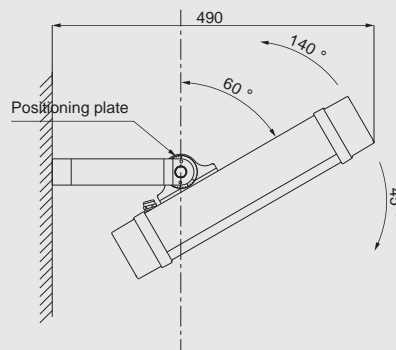

## Ordering reference

| Ordering Reference | Light Source | Rated wattage (W) | Light output (lm) | Dimension (mm)     | Net Weight (Kg) | Average Service Life (h) |
|--------------------|--------------|-------------------|-------------------|--------------------|-----------------|--------------------------|
| ZY8102S-L60        | LED          | 60                | 8,194             | 322(L) × 363 × 150 | 5.2             | 100,000                  |
| ZY8102S-L80        | LED          | 80                | 9,737             | 322(L) × 363 × 150 | 5.2             | 100,000                  |
| ZY8102S-L100       | LED          | 100               | 10,785            | 322(L) × 363 × 150 | 5.2             | 100,000                  |
| ZY8102S-L120       | LED          | 120               | 14,605            | 417(L) × 363 × 150 | 6.2             | 100,000                  |
| ZY8102S-L150       | LED          | 150               | 16,178            | 417(L) × 363 × 150 | 6.2             | 100,000                  |
| ZY8102S-L180       | LED          | 180               | 20,193            | 512(L) × 363 × 150 | 7.2             | 100,000                  |
| ZY8102S-L200       | LED          | 200               | 21,571            | 512(L) × 363 × 150 | 7.2             | 100,000                  |

## Drawing of dimension (Dimensions in mm)

Mounting Holes

Seat-mounted

Seat-mounted

Sidewall-mounted

EQUIPAMENTOS  
Iluminando o seu mundo

Av. Ho Chi Min nº 1960 | Maputo - Mozambique  
 (+258) 82 5935791 – (+258) 82 7340017 – (+258) 84 0489712  
 mpequipamentos@gmail.com | www.mpequipamentos.co.mz  
 NUIT: 400385157