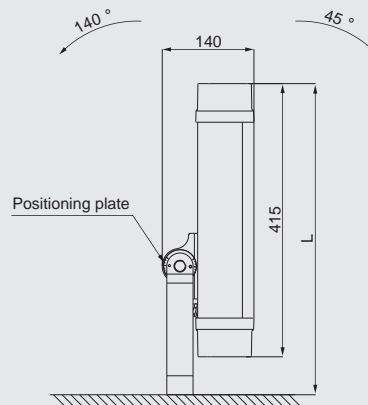

## Ordering reference

| Ordering Reference | Light Source | Rated wattage (W) | Light output (lm) | Dimension (mm)     | Net Weight (Kg) | Average Service Life (h) |
|--------------------|--------------|-------------------|-------------------|--------------------|-----------------|--------------------------|
| ZY8102S-L60        | LED          | 60                | 8,194             | 322(L) × 363 × 150 | 5.2             | 100,000                  |
| ZY8102S-L80        | LED          | 80                | 9,737             | 322(L) × 363 × 150 | 5.2             | 100,000                  |
| ZY8102S-L100       | LED          | 100               | 10,785            | 322(L) × 363 × 150 | 5.2             | 100,000                  |
| ZY8102S-L120       | LED          | 120               | 14,605            | 417(L) × 363 × 150 | 6.2             | 100,000                  |
| ZY8102S-L150       | LED          | 150               | 16,178            | 417(L) × 363 × 150 | 6.2             | 100,000                  |
| ZY8102S-L180       | LED          | 180               | 20,193            | 512(L) × 363 × 150 | 7.2             | 100,000                  |
| ZY8102S-L200       | LED          | 200               | 21,571            | 512(L) × 363 × 150 | 7.2             | 100,000                  |

## Drawing of dimension (Dimensions in mm)

Mounting Holes

Seat-mounted

Seat-mounted

Sidewall-mounted

EQUIPAMENTOS  
Iluminando o seu mundo

Av. Ho Chi Min nº 1960 | Maputo - Mozambique  
 (+258) 82 5935791 – (+258) 82 7340017 – (+258) 84 0489712  
 mpequipamentos@gmail.com | www.mpequipamentos.co.mz  
 NUIT: 400385157