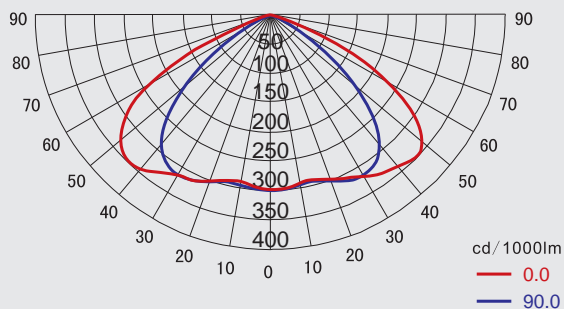

- Out of consideration of the difficulty of road lighting replacement, the company developed a unique cooling system modules, an effective solution to the problem of LED light failure caused due to high temperature to ensure high efficiency light source with 100,000 hours of life.
- The even light distribution can avoid the shadow area between the two streetlights. It is glare free. And has a pure white light.
- It adopts American CREE LED as light source, can save 60% or more on energy than the metal halide lamp.
- Equipped world top ranking brand, Taiwan Meanwell electrical appliance with power factor 0.98, make the lamp's performance more stable and efficient.
- Specially designed light lid, easy maintenance
- The shell adopts high-tech surface spraying technology, abrasion resistance and resistance to corrosion, waterproof, dustproof, applicable to all kinds of environments
- Mounting: bracket

Light distribution curve

Main specification

Input Voltage	90-305VAC
Frequency	50Hz / 60Hz
Ingress Protection	IP66
Anti Corrosion Grade	WF2
Leading-in cable diameter	6mm~ 8mm

ZY8102F Series LED Floodlight

Ordering reference

Ordering Reference	Light Source	Rated wattage (W)	Light output (lm)	Dimension (mm)	Net Weight (Kg)	Average Service Life (h)
ZY8102F-L60	LED	60	8,194	322(L) × 363 × 150	5.2	100,000
ZY8102F-L80	LED	80	9,737	322(L) × 363 × 150	5.2	100,000
ZY8102F-L100	LED	100	10,785	322(L) × 363 × 150	5.2	100,000
ZY8102F-L120	LED	120	14,605	417(L) × 363 × 150	6.2	100,000
ZY8102F-L150	LED	150	16,178	417(L) × 363 × 150	6.2	100,000
ZY8102F-L180	LED	180	20,193	512(L) × 363 × 150	7.2	100,000
ZY8102F-L200	LED	200	21,571	512(L) × 363 × 150	7.2	100,000
ZY8102F-L300	LED	300	32,356	702(L) × 363 × 150	9.2	100,000
ZY8102F-L400	LED	400	43,142	892(L) × 363 × 150	11.2	100,000