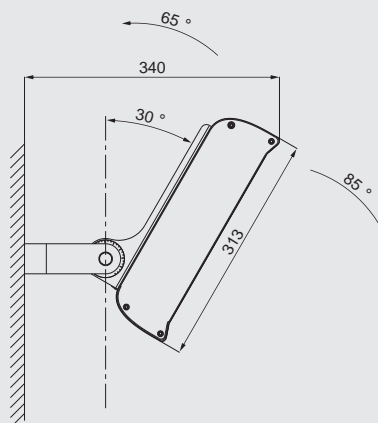

Ordering reference

Ordering Reference	Light Source	Rated wattage (W)	Light output (lm)	Dimension (mm)	Net Weight (Kg)	Average Service Life (h)
ZY8102F-L60	LED	60	8,194	322(L) × 363 × 150	5.2	100,000
ZY8102F-L80	LED	80	9,737	322(L) × 363 × 150	5.2	100,000
ZY8102F-L100	LED	100	10,785	322(L) × 363 × 150	5.2	100,000
ZY8102F-L120	LED	120	14,605	417(L) × 363 × 150	6.2	100,000
ZY8102F-L150	LED	150	16,178	417(L) × 363 × 150	6.2	100,000
ZY8102F-L180	LED	180	20,193	512(L) × 363 × 150	7.2	100,000
ZY8102F-L200	LED	200	21,571	512(L) × 363 × 150	7.2	100,000
ZY8102F-L300	LED	300	32,356	702(L) × 363 × 150	9.2	100,000
ZY8102F-L400	LED	400	43,142	892(L) × 363 × 150	11.2	100,000

Drawing of dimension (Dimensions in mm)

Mounting Holes

60W , 80W , 100W

Mounting Holes

120 , 150W , 180W , 200W , 300W , 400W

Seat-mounted

Sidewall-mounted

Ceiling-mounted