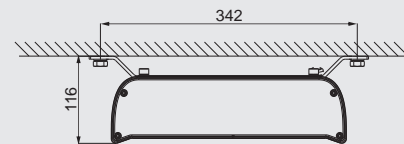

Ordering reference

Ordering Reference	Light Source	Rated wattage (W)	Light output (lm)	Dimension (mm)	Net Weight (Kg)	Average Service Life (h)
ZY8102F-L60	LED	60	8,194	322(L) × 363 × 150	5.2	100,000
ZY8102F-L80	LED	80	9,737	322(L) × 363 × 150	5.2	100,000
ZY8102F-L100	LED	100	10,785	322(L) × 363 × 150	5.2	100,000
ZY8102F-L120	LED	120	14,605	417(L) × 363 × 150	6.2	100,000
ZY8102F-L150	LED	150	16,178	417(L) × 363 × 150	6.2	100,000
ZY8102F-L180	LED	180	20,193	512(L) × 363 × 150	7.2	100,000
ZY8102F-L200	LED	200	21,571	512(L) × 363 × 150	7.2	100,000
ZY8102F-L300	LED	300	32,356	702(L) × 363 × 150	9.2	100,000
ZY8102F-L400	LED	400	43,142	892(L) × 363 × 150	11.2	100,000

Drawing of dimension (Dimensions in mm)

Mounting Holes

60W , 80W , 100W

Mounting Holes

120 , 150W , 180W , 200W , 300W , 400W

Seat-mounted

Sidewall-mounted

Ceiling-mounted