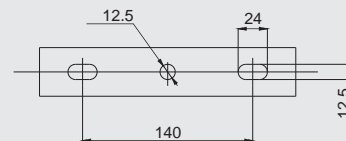

Ordering reference

Ordering Reference	Light Source	Rated wattage (W)	Light output (lm)	Dimension (mm)	Net Weight (Kg)	Average Service Life (h)
ZY8102F-L60	LED	60	8,194	322(L) × 363 × 150	5.2	100,000
ZY8102F-L80	LED	80	9,737	322(L) × 363 × 150	5.2	100,000
ZY8102F-L100	LED	100	10,785	322(L) × 363 × 150	5.2	100,000
ZY8102F-L120	LED	120	14,605	417(L) × 363 × 150	6.2	100,000
ZY8102F-L150	LED	150	16,178	417(L) × 363 × 150	6.2	100,000
ZY8102F-L180	LED	180	20,193	512(L) × 363 × 150	7.2	100,000
ZY8102F-L200	LED	200	21,571	512(L) × 363 × 150	7.2	100,000
ZY8102F-L300	LED	300	32,356	702(L) × 363 × 150	9.2	100,000
ZY8102F-L400	LED	400	43,142	892(L) × 363 × 150	11.2	100,000

Drawing of dimension (Dimensions in mm)

Mounting Holes

60W , 80W , 100W

Mounting Holes

120 , 150W , 180W , 200W , 300W , 400W

Seat-mounted

Sidewall-mounted

Ceiling-mounted