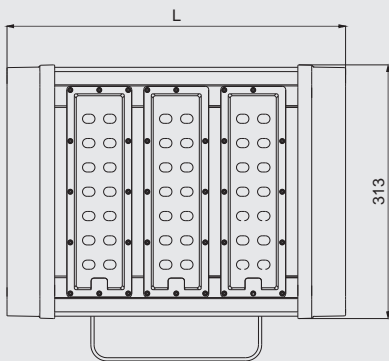

Light distribution curve

Main specification

Input Voltage	90-305VAC
Frequency	50Hz / 60Hz
Ingress Protection	IP66
Anti Corrosion Grade	WF2
Leading-in cable diameter	6mm~ 8mm

ZY8102F Series LED Floodlight

Ordering reference

Ordering Reference	Light Source	Rated wattage (W)	Light output (lm)	Dimension (mm)	Net Weight (Kg)	Average Service Life (h)
ZY8102F-L60	LED	60	8,194	322(L) × 363 × 150	5.2	100,000
ZY8102F-L80	LED	80	9,737	322(L) × 363 × 150	5.2	100,000
ZY8102F-L100	LED	100	10,785	322(L) × 363 × 150	5.2	100,000
ZY8102F-L120	LED	120	14,605	417(L) × 363 × 150	6.2	100,000
ZY8102F-L150	LED	150	16,178	417(L) × 363 × 150	6.2	100,000
ZY8102F-L180	LED	180	20,193	512(L) × 363 × 150	7.2	100,000
ZY8102F-L200	LED	200	21,571	512(L) × 363 × 150	7.2	100,000
ZY8102F-L300	LED	300	32,356	702(L) × 363 × 150	9.2	100,000
ZY8102F-L400	LED	400	43,142	892(L) × 363 × 150	11.2	100,000

Drawing of dimension (Dimensions in mm)

Mounting Holes

60W , 80W , 100W

Mounting Holes

120 , 150W , 180W , 200W , 300W , 400W

Seat-mounted

Sidewall-mounted

Ceiling-mounted