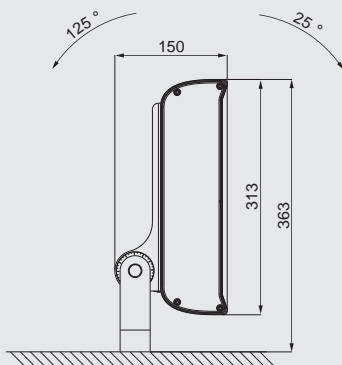

Ordering reference

Ordering Reference	Light Source	Rated wattage (W)	Light output (lm)	Dimension (mm)	Net Weight (Kg)	Average Service Life (h)
ZY8102F-L60	LED	60	8,194	322(L) × 363 × 150	5.2	100,000
ZY8102F-L80	LED	80	9,737	322(L) × 363 × 150	5.2	100,000
ZY8102F-L100	LED	100	10,785	322(L) × 363 × 150	5.2	100,000
ZY8102F-L120	LED	120	14,605	417(L) × 363 × 150	6.2	100,000
ZY8102F-L150	LED	150	16,178	417(L) × 363 × 150	6.2	100,000
ZY8102F-L180	LED	180	20,193	512(L) × 363 × 150	7.2	100,000
ZY8102F-L200	LED	200	21,571	512(L) × 363 × 150	7.2	100,000
ZY8102F-L300	LED	300	32,356	702(L) × 363 × 150	9.2	100,000
ZY8102F-L400	LED	400	43,142	892(L) × 363 × 150	11.2	100,000

Drawing of dimension (Dimensions in mm)

Mounting Holes

60W , 80W , 100W

Mounting Holes

120 , 150W , 180W , 200W , 300W , 400W

Seat-mounted

Sidewall-mounted

Ceiling-mounted