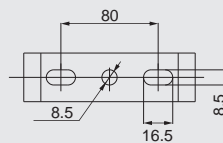

Ordering reference

Ordering Reference	Light Source	Rated wattage (W)	Light output (lm)	Dimension (mm)	Net Weight (Kg)	Average Service Life (h)
ZY8102F-L60	LED	60	8,194	322(L) × 363 × 150	5.2	100,000
ZY8102F-L80	LED	80	9,737	322(L) × 363 × 150	5.2	100,000
ZY8102F-L100	LED	100	10,785	322(L) × 363 × 150	5.2	100,000
ZY8102F-L120	LED	120	14,605	417(L) × 363 × 150	6.2	100,000
ZY8102F-L150	LED	150	16,178	417(L) × 363 × 150	6.2	100,000
ZY8102F-L180	LED	180	20,193	512(L) × 363 × 150	7.2	100,000
ZY8102F-L200	LED	200	21,571	512(L) × 363 × 150	7.2	100,000
ZY8102F-L300	LED	300	32,356	702(L) × 363 × 150	9.2	100,000
ZY8102F-L400	LED	400	43,142	892(L) × 363 × 150	11.2	100,000

Drawing of dimension (Dimensions in mm)

Mounting Holes

60W , 80W , 100W

Mounting Holes

120 , 150W , 180W , 200W , 300W , 400W

Seat-mounted

Sidewall-mounted

Ceiling-mounted