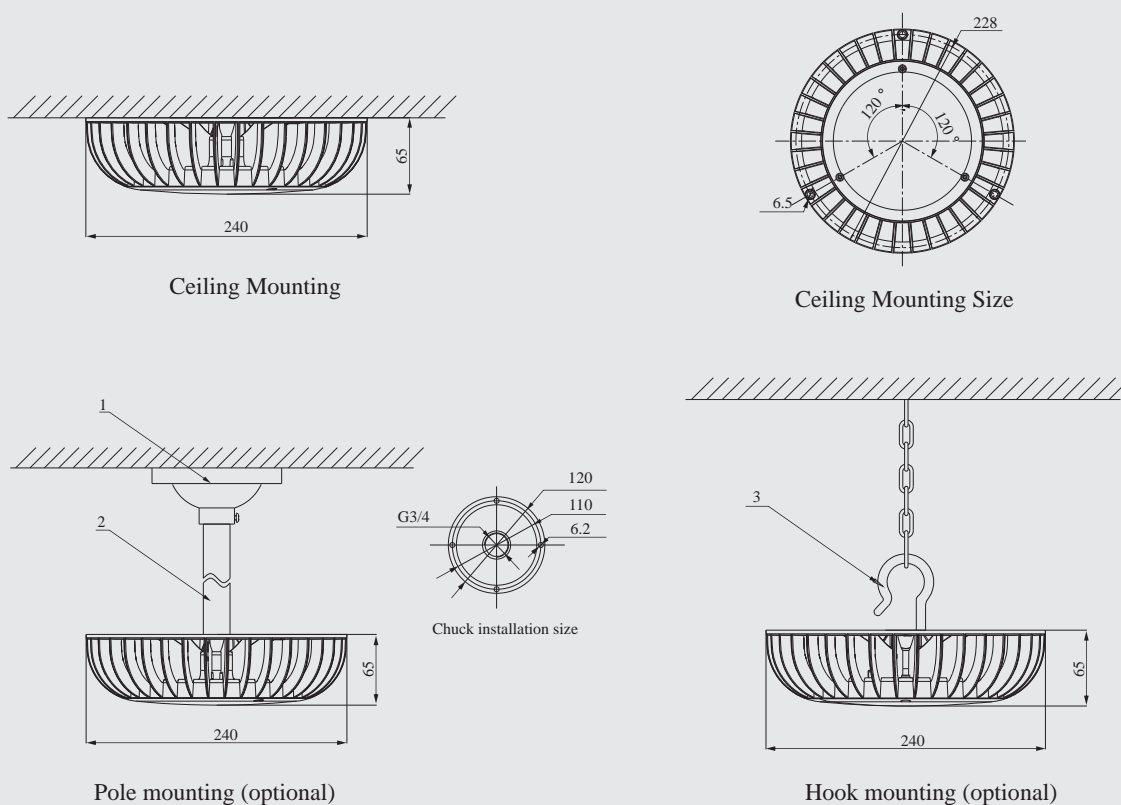

Light distribution curve

Main specification

Input Voltage	90~264VAC / 127~370VDC
Output Voltage	24VDC
Frequency	50Hz / 60Hz
Ingress Protection	IP66
Anti Corrosion Grade	WF2
Insulation Grade	I
Space Height Ratio	2
Leading-in cable diameter	6mm - 8mm
Dimension	240 × 65mm
Net Weight	1.4Kg

Drawing of dimension (Dimensions in mm)

Accessories list (optional)

Number	Name	Quantity	Remark
1	Chuck	1	G3/4
2	G3/4 pole	1	The length in accordance with the request of the customer
3	Hook	1	

EQUIPAMENTOS
Iluminando o seu mundo