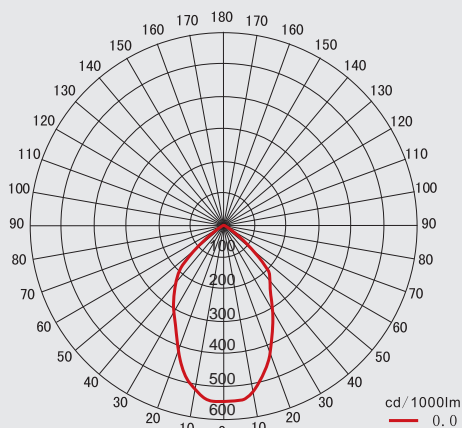

Light distribution curve

Main specification

Input Voltage	90~264VAC / 127~370VDC
Output Voltage	24VDC
Frequency	50Hz / 60Hz
Ingress Protection	IP66
Anti Corrosion Grade	WF2
Insulation Grade	I
Space Height Ratio	2
Leading-in cable diameter	6mm - 8mm
Dimension	240 × 65mm
Net Weight	1.4Kg