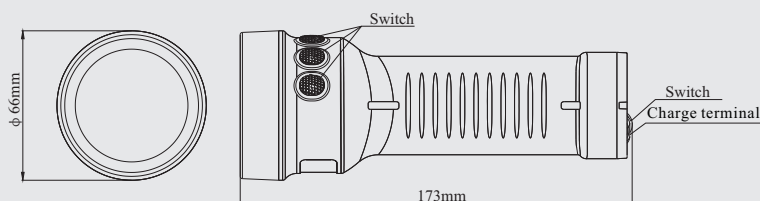

Drawing of dimension (Dimensions in mm)

Av. Ho Chi Min nº 1960 | Maputo - Mozambique
(+258) 82 5935791 – (+258) 82 7340017 – (+258) 84 0489712
mpequipamentos@gmail.com | www.mpequipamentos.co.mz
NUIT: 400385157