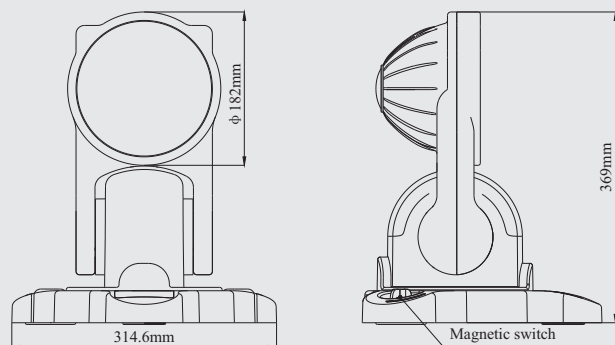

Main specification

Specification	Unit	ZW3320A	ZW3320B	ZW3320C
Rated Voltage	VDC	9~28	9~28	12
Light Source	W	35W	45W	100W
Light Output	lm	3,200	4,100	2,500
Service Life Of Bulb	h	12,000	12,000	1,000
Remote Charge Distance	m	30		
Horizontal Turning Angle	Degree	0-360		
Vertical Turning Angle		0-180		
Dimension	mm	370×315×187		
Net Weight	Kg	4.6	4.6	4.5

Adaptor

Controller

Drawing of dimension

Av. Ho Chi Min n° 1960 | Maputo - Mozambique
 (+258) 82 5935791 – (+258) 82 7340017 – (+258) 84 0489712
 mpequipamentos@gmail.com | www.mpequipamentos.co.mz
 NUIT: 400385157